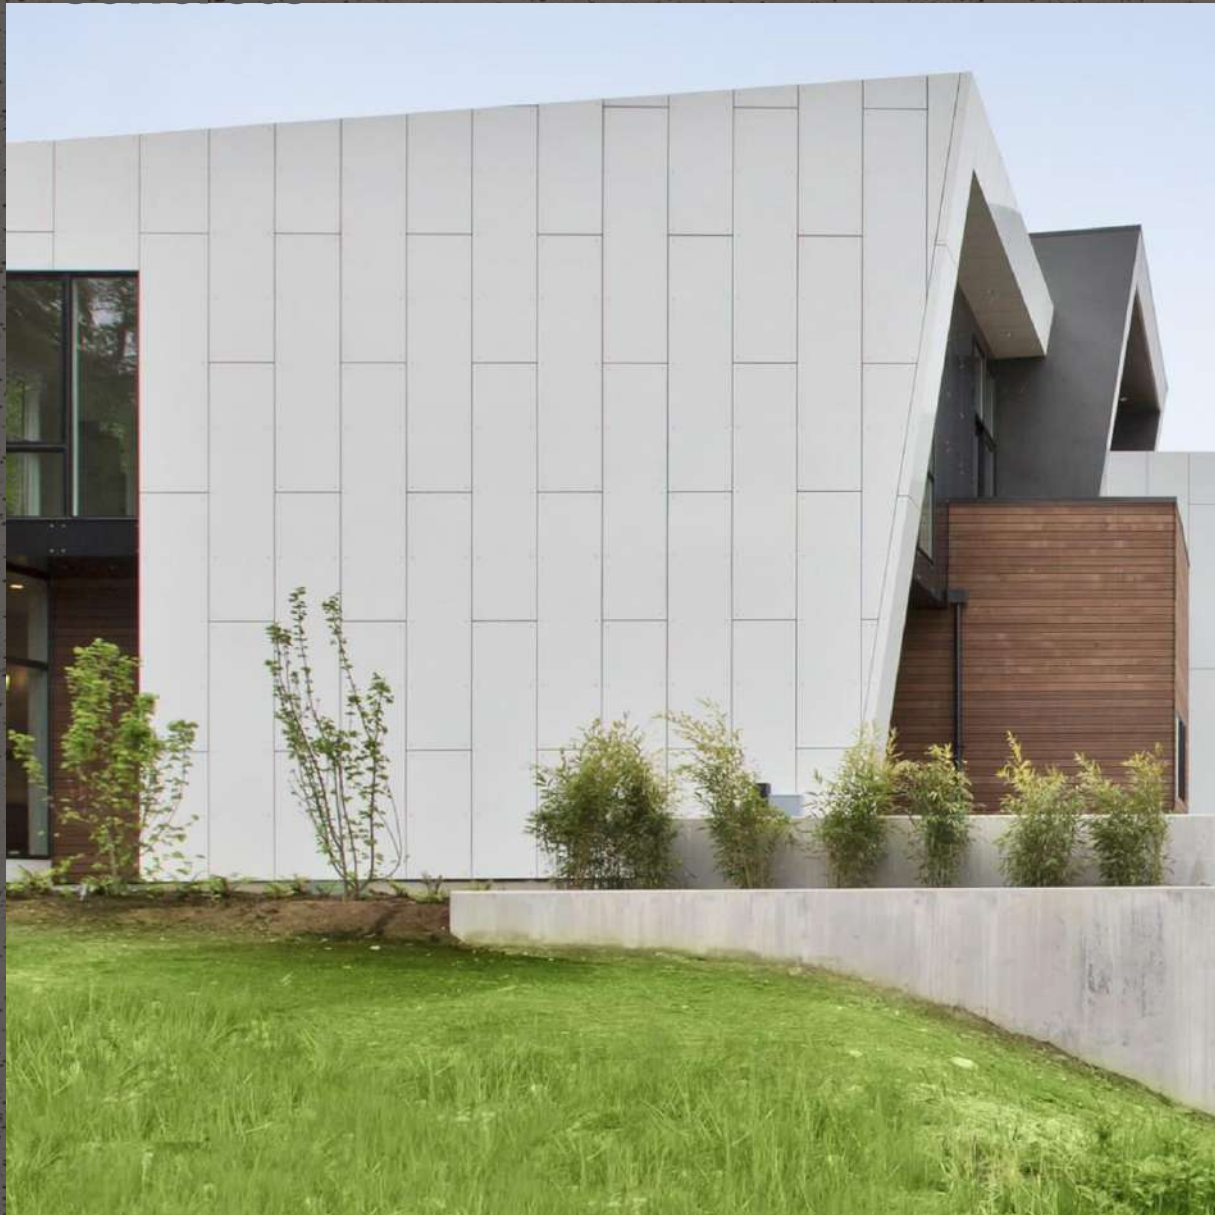

About – Exposed concrete façade/ Form finish, Texture replicates the exposed RCC look & feel which give elegance to any interior, exterior & Façade spaces & walls

Thickness: 1.5 to 2.00 mm
Surface Preparation: Smooth
Colours or Patterns:
Light, Mid, Dark & Black Tone